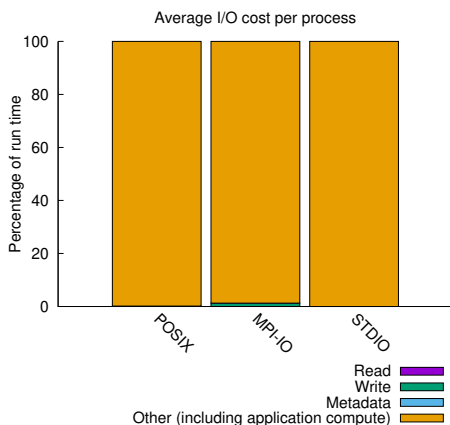

jobid: 1383704	uid: 14487	nprocs: 2048	runtime: 21174 seconds
----------------	------------	--------------	------------------------

I/O performance *estimate* (at the MPI-IO layer): transferred **17902185.3 MiB** at **45711.10 MiB/s**  
 I/O performance *estimate* (at the STDIO layer): transferred **6.6 MiB** at **30.64 MiB/s**

Most Common Access Sizes  
(POSIX or MPI-IO)

	access size	count
POSIX	20	2359296
	19	1867776
	66	1867776
	179	1179648
MPI-IO ‡	16512	30720
	16384	30720
	8245	30720
	384	20480

‡ NOTE: MPI-IO accesses are given in terms of aggregate datatype size.

Average I/O per process (POSIX and STDIO)

	Cumulative time spent in I/O functions (seconds)	Amount of I/O (MiB)
Independent reads	8.03564453125016e-06	0.0134830474853516
Independent writes	0.00707769238281256	3.21120500424877
Independent metadata	0.000380755371093736	N/A
Shared reads	10.2678911987305	289.514906758908
Shared writes	22.6122614550781	8448.56504206732
Shared metadata	0.0317527583007812	N/A