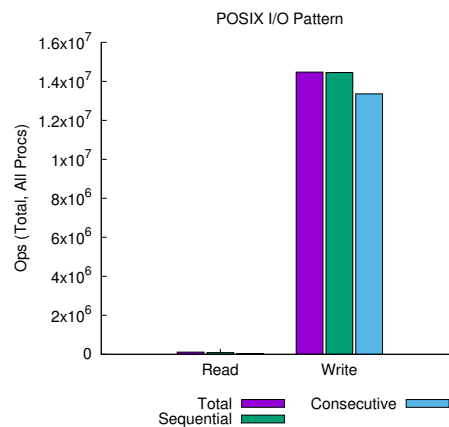

sequential: An I/O op issued at an offset greater than where the previous I/O op ended.

consecutive: An I/O op issued at the offset immediately following the end of the previous I/O op.

Variance in Shared Files (POSIX and STDIO)

File Suffix	Processes	Fastest			Slowest			σ	
		Rank	Time	Bytes	Rank	Time	Bytes	Time	Bytes
...t.final.rhdf	2048	516	2.192870	25KiB	112	31.956895	37GiB	6.25	9.36e+09
...m.final.phdf	2048	1734	2.238856	25KiB	1472	27.149088	25GiB	4.32	6.24e+09
...m.00075.phdf	2048	344	2.230932	25KiB	96	22.993315	25GiB	4.31	6.24e+09
...m.00073.phdf	2048	129	2.355124	25KiB	336	22.920287	25GiB	4.35	6.24e+09
...m.00074.phdf	2048	42	2.193774	25KiB	1616	22.664851	25GiB	4.29	6.24e+09
...t.00018.rhdf	2048	0	1.526421	290MiB	402	16.024782	290MiB	3.28	1.87e+03
...<STDOUT>	2048	1070	0.000006	39B	0	0.179554	6.5MiB	0.004	1.5e+05