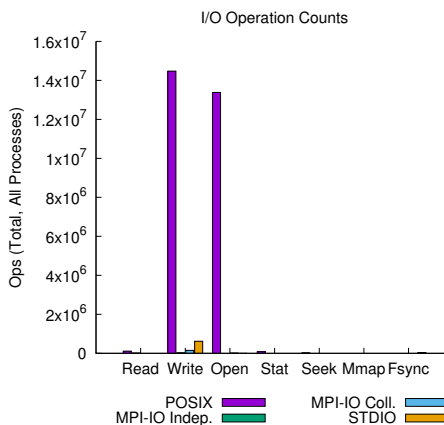

jobid: 1383704	uid: 14487	nprocs: 2048	runtime: 21174 seconds
----------------	------------	--------------	------------------------

I/O performance *estimate* (at the MPI-IO layer): transferred **17902185.3 MiB** at **45711.10 MiB/s**  
 I/O performance *estimate* (at the STDIO layer): transferred **6.6 MiB** at **30.64 MiB/s**

Most Common Access Sizes  
(POSIX or MPI-IO)

	access size	count
POSIX	20	2359296
	19	1867776
	66	1867776
	179	1179648
MPI-IO ‡	16512	30720
	16384	30720
	8245	30720
	384	20480

‡ NOTE: MPI-IO accesses are given in terms of aggregate datatype size.

File Count Summary  
(estimated by POSIX I/O access offsets)

type	number of files	avg. size	max size
total opened	22541	795MiB	4.6TiB
read-only files	2049	288MiB	577GiB
write-only files	10247	657KiB	208MiB
read/write files	2053	8.3GiB	4.6TiB
created files	12300	1.4GiB	4.6TiB

Average I/O per process (POSIX and STDIO)

	Cumulative time spent in I/O functions (seconds)	Amount of I/O (MiB)
Independent reads	8.03564453125016e-06	0.0134830474853516
Independent writes	0.00707769238281256	3.21120500424877
Independent metadata	0.000380755371093736	N/A
Shared reads	10.2678911987305	289.514906758908
Shared writes	22.6122614550781	8448.56504206732
Shared metadata	0.0317527583007812	N/A