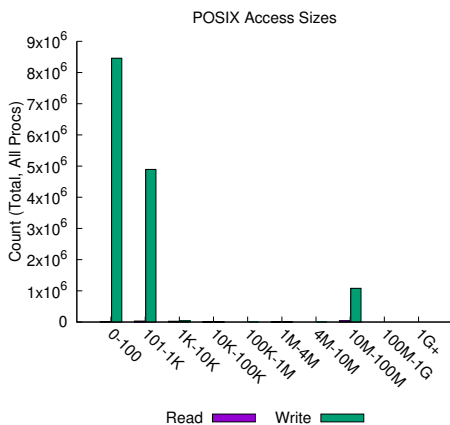

jobid: 1383704	uid: 14487	nprocs: 2048	runtime: 21174 seconds
----------------	------------	--------------	------------------------

I/O performance *estimate* (at the MPI-IO layer): transferred **17902185.3 MiB** at **45711.10 MiB/s**  
 I/O performance *estimate* (at the STDIO layer): transferred **6.6 MiB** at **30.64 MiB/s**

Most Common Access Sizes  
(POSIX or MPI-IO)

	access size	count
POSIX	20	2359296
	19	1867776
	66	1867776
	179	1179648
MPI-IO ‡	16512	30720
	16384	30720
	8245	30720
	384	20480

‡ NOTE: MPI-IO accesses are given in terms of aggregate datatype size.

File Count Summary  
(estimated by POSIX I/O access offsets)

type	number of files	avg. size	max size
total opened	22541	795MiB	4.6TiB
read-only files	2049	288MiB	577GiB
write-only files	10247	657KiB	208MiB
read/write files	2053	8.3GiB	4.6TiB
created files	12300	1.4GiB	4.6TiB