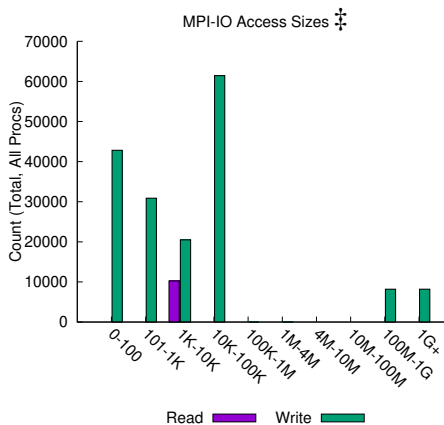

jobid: 1383704	uid: 14487	nprocs: 2048	runtime: 21174 seconds
----------------	------------	--------------	------------------------

I/O performance *estimate* (at the MPI-IO layer): transferred **17902185.3 MiB** at **45711.10 MiB/s**  
 I/O performance *estimate* (at the STDIO layer): transferred **6.6 MiB** at **30.64 MiB/s**

Most Common Access Sizes  
(POSIX or MPI-IO)

	access size	count
POSIX	20	2359296
	19	1867776
	66	1867776
	179	1179648
MPI-IO ‡	16512	30720
	16384	30720
	8245	30720
	384	20480

‡ NOTE: MPI-IO accesses are given in terms of aggregate datatype size.

File Count Summary  
(estimated by POSIX I/O access offsets)

type	number of files	avg. size	max size
total opened	22541	795MiB	4.6TiB
read-only files	2049	288MiB	577GiB
write-only files	10247	657KiB	208MiB
read/write files	2053	8.3GiB	4.6TiB
created files	12300	1.4GiB	4.6TiB