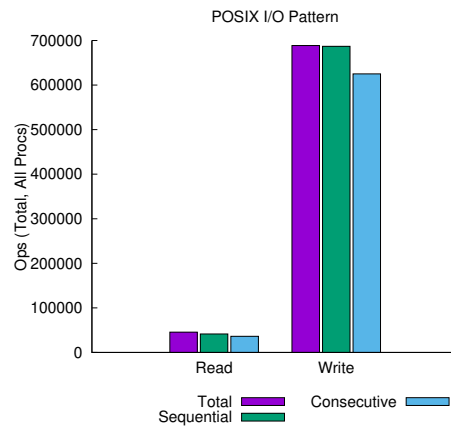

sequential: An I/O op issued at an offset greater than where the previous I/O op ended.
consecutive: An I/O op issued at the offset immediately following the end of the previous I/O op.

Variance in Shared Files (POSIX and STDIO)

File Suffix	Processes	Fastest			Slowest			σ	
		Rank	Time	Bytes	Rank	Time	Bytes	Time	Bytes
...t.final.rhdf	256	100	0.000687	0	2	8.112720	4.5GiB	3.11	2.42e+09
...m.final.phdf	256	76	0.000579	0	194	6.007327	3.0GiB	2.72	1.61e+09
...t.00018.rhdf	256	184	0.329886	2.3GiB	185	0.573563	2.3GiB	0.0223	2.3e+03
...<STDOUT>	256	15	0.000007	35B	0	0.000106	3.4KiB	0	213
...<STDERR>	256	8	0.000000	0	0	0.000044	2.2KiB	0	137