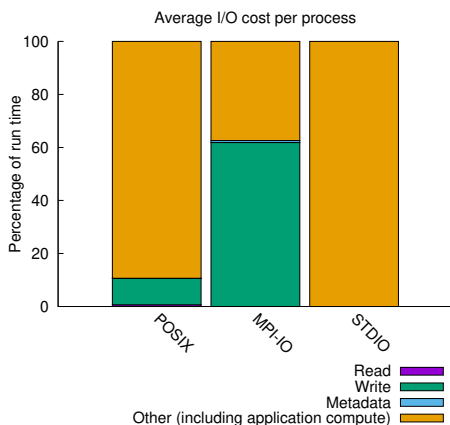

jobid: 1377719	uid: 14487	nprocs: 256	runtime: 58 seconds
----------------	------------	-------------	---------------------

I/O performance *estimate* (at the MPI-IO layer): transferred **1574093.6 MiB** at **10831.36 MiB/s**  
 I/O performance *estimate* (at the STDIO layer): transferred **0.0 MiB** at **1.01 MiB/s**

Most Common Access Sizes  
(POSIX or MPI-IO)

	access size	count
POSIX	20	110592
	16777216	98301
	66	86016
	19	86016
MPI-IO ‡	16512	1536
	16384	1536
	384	1024
	1207959552	255

‡ NOTE: MPI-IO accesses are given in terms of aggregate datatype size.

Average I/O per process (POSIX and STDIO)

	Cumulative time spent in I/O functions (seconds)	Amount of I/O (MiB)
Independent reads	7.15234375000003e-06	0.0134830474853516
Independent writes	0.00308159375	2.90571328252554
Independent metadata	0.000279324218750001	N/A
Shared reads	0.37112375390625	2305.58616987616
Shared writes	5.7840992734375	3840.29795919731
Shared metadata	0.0233252734375	N/A