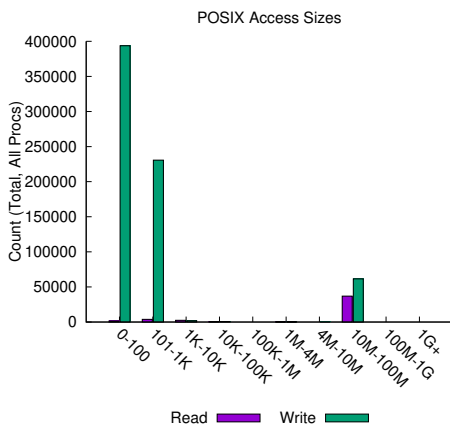

jobid: 1377719	uid: 14487	nprocs: 256	runtime: 58 seconds
----------------	------------	-------------	---------------------

I/O performance *estimate* (at the MPI-IO layer): transferred **1574093.6 MiB** at **10831.36 MiB/s**  
 I/O performance *estimate* (at the STDIO layer): transferred **0.0 MiB** at **1.01 MiB/s**

Most Common Access Sizes  
(POSIX or MPI-IO)

	access size	count
POSIX	20	110592
	16777216	98301
	66	86016
	19	86016
MPI-IO ‡	16512	1536
	16384	1536
	384	1024
	1207959552	255

‡ NOTE: MPI-IO accesses are given in terms of aggregate datatype size.