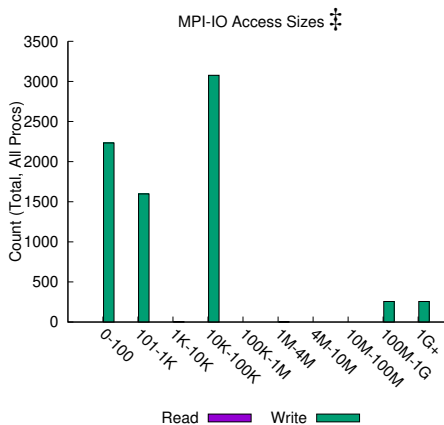

Most Common Access Sizes  
(POSIX or MPI-IO)

	access size	count
POSIX	20	110592
	16777216	98301
	66	86016
	19	86016
MPI-IO ‡	16512	1536
	16384	1536
	384	1024
	1207959552	255

‡ NOTE: MPI-IO accesses are given in terms of aggregate datatype size.

File Count Summary  
(estimated by POSIX I/O access offsets)

type	number of files	avg. size	max size
total opened	2824	558MiB	577GiB
read-only files	257	2.3GiB	577GiB
write-only files	1287	765MiB	577GiB
read/write files	256	4.7KiB	4.7KiB
created files	1543	638MiB	577GiB

Average I/O per process (POSIX and STDIO)

	Cumulative time spent in I/O functions (seconds)	Amount of I/O (MiB)
Independent reads	7.15234375000003e-06	0.0134830474853516
Independent writes	0.00308159375	2.90571328252554
Independent metadata	0.000279324218750001	N/A
Shared reads	0.37112375390625	2305.58616987616
Shared writes	5.7840992734375	3840.29795919731
Shared metadata	0.0233252734375	N/A