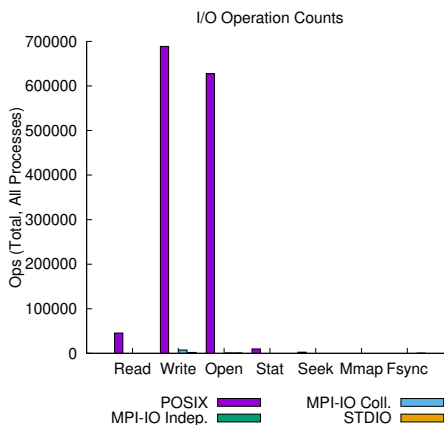

jobid: 1377719	uid: 14487	nprocs: 256	runtime: 58 seconds
----------------	------------	-------------	---------------------

I/O performance *estimate* (at the MPI-IO layer): transferred **1574093.6 MiB** at **10831.36 MiB/s**  
 I/O performance *estimate* (at the STDIO layer): transferred **0.0 MiB** at **1.01 MiB/s**

Most Common Access Sizes  
(POSIX or MPI-IO)

	access size	count
POSIX	20	110592
	16777216	98301
	66	86016
	19	86016
MPI-IO ‡	16512	1536
	16384	1536
	384	1024
	1207959552	255

‡ NOTE: MPI-IO accesses are given in terms of aggregate datatype size.

File Count Summary  
(estimated by POSIX I/O access offsets)

type	number of files	avg. size	max size
total opened	2824	558MiB	577GiB
read-only files	257	2.3GiB	577GiB
write-only files	1287	765MiB	577GiB
read/write files	256	4.7KiB	4.7KiB
created files	1543	638MiB	577GiB

Average I/O per process (POSIX and STDIO)

	Cumulative time spent in I/O functions (seconds)	Amount of I/O (MiB)
Independent reads	7.15234375000003e-06	0.0134830474853516
Independent writes	0.00308159375	2.90571328252554
Independent metadata	0.000279324218750001	N/A
Shared reads	0.37112375390625	2305.58616987616
Shared writes	5.7840992734375	3840.29795919731
Shared metadata	0.0233252734375	N/A