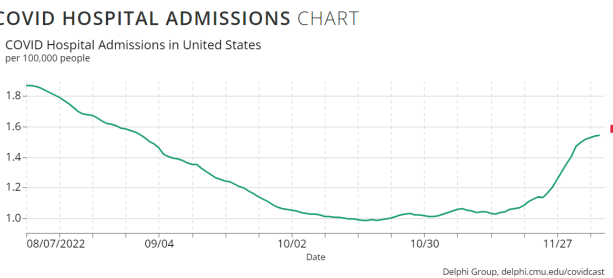

Explore a LOCATION (or INDICATOR)  
Region: United States  
Date: Tue, Dec 6 2022  
Map Type: Beehive Grid (off), Choropleth Map\* (on)

Expander not on Beehive Grid view

\* The indicator "COVID Hospital Admissions" is not available for Tue, Dec 6 2022 at the geographic level "County", yet. The data from Tue, Nov 29 2022 is displayed instead.

Text not on Beehive Grid view

On an iPhone and a touch screen laptop, I can pull the vertical indicator off the chart and...

Controls: All Dates (on), Raw Data (off)

United States
N/A

...create this result (that does not also occur when using mouse).