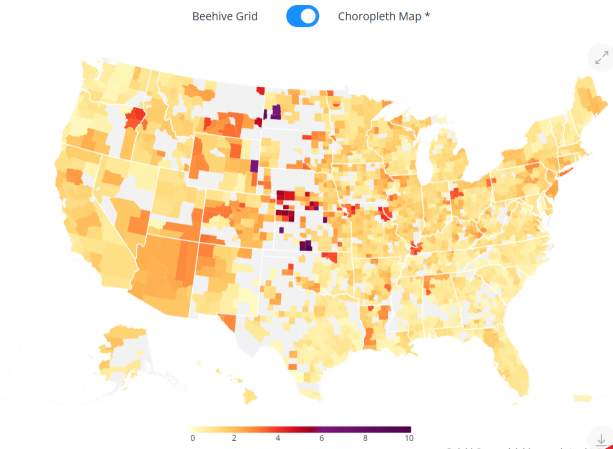

Explore a LOCATION (or INDICATOR)  
Region: United States  
Date: Tue, Dec 6 2022  
Map Type: Beehive Grid (off), Choropleth Map\* (on)

Expander not on Beehive Grid view

\* The indicator "COVID Hospital Admissions" is not available for Tue, Dec 6 2022 at the geographic level "County", yet. The data from Tue, Nov 29 2022 is displayed instead.

Text not on Beehive Grid view

On an iPhone and a touch screen laptop, I can pull the vertical indicator off the chart and...

Controls: All Dates (on), Raw Data (off)

United States
N/A

...create this result (that does not also occur when using mouse).

COVID-19 INDICATORS TABLE