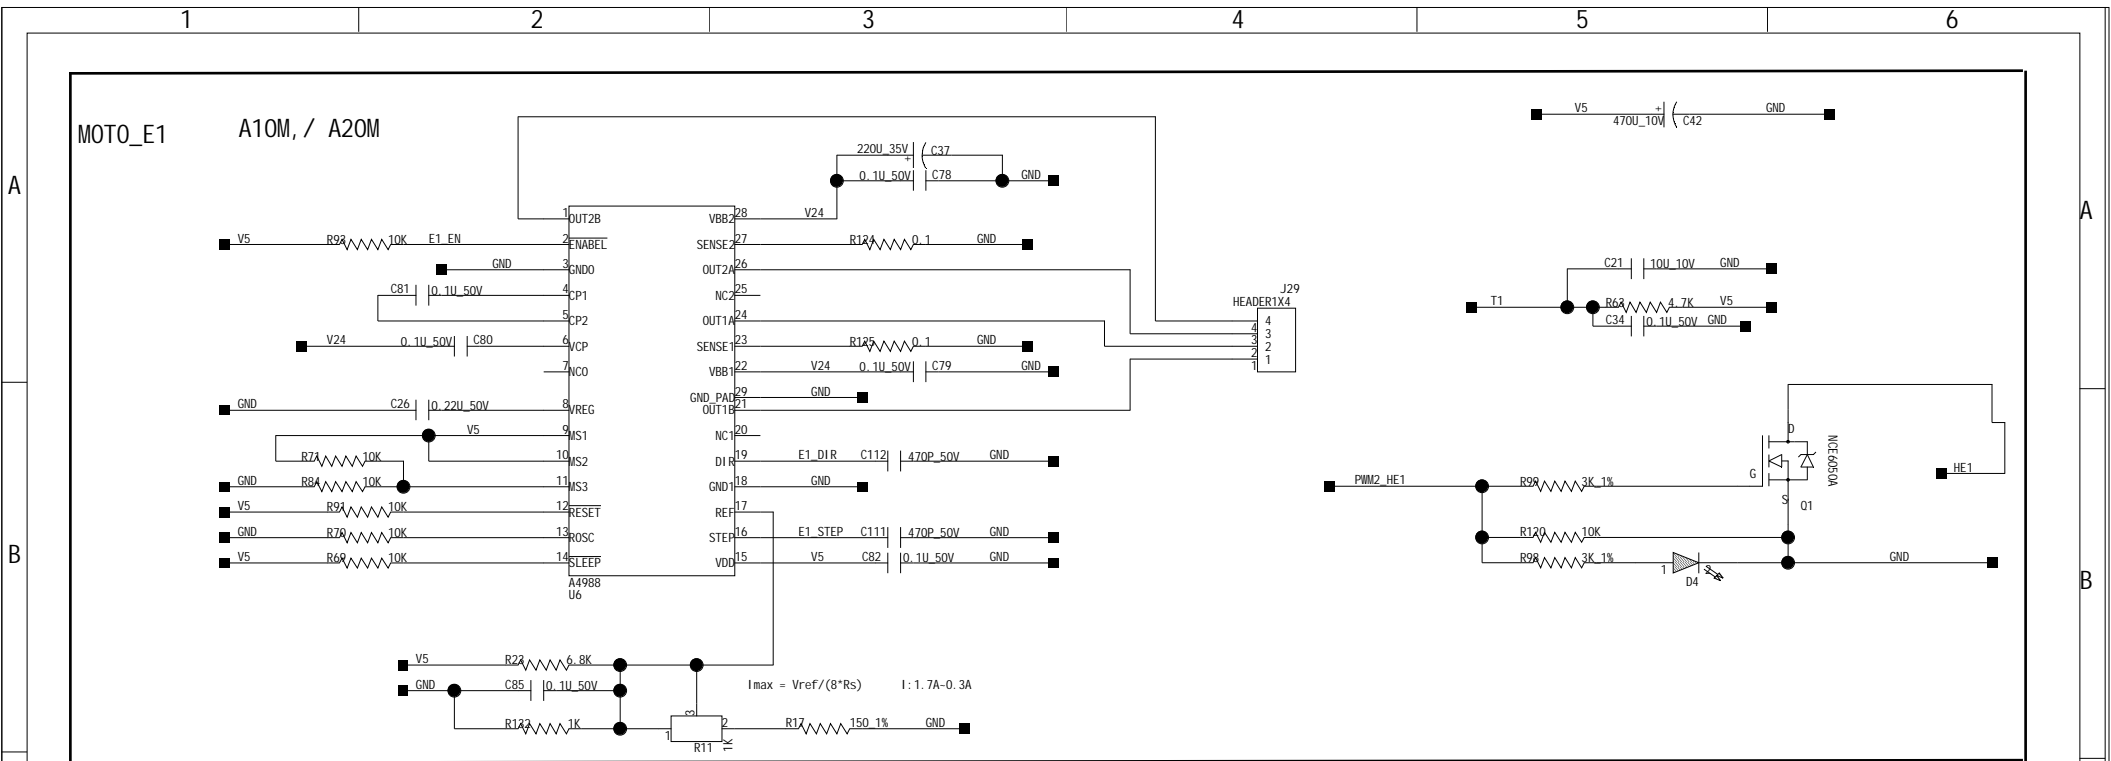

PRODUCT NAME		SHEET	OF
PROJECT NAME		DESIGNED by	
VERSION	REV 1.0	REVIEWED by	

MOTO_X

MOTO_Y

PRODUCT NAME		SHEET	OF
PROJECT NAME		DESIGNED by	
VERSION	REV 1.0	REVIEWED by	

MOTO_Z

MOTO_EO

PRODUCT NAME		SHEET	OF
PROJECT NAME		DESIGNED by	
VERSION	REV 1.0	REVIEWED by	