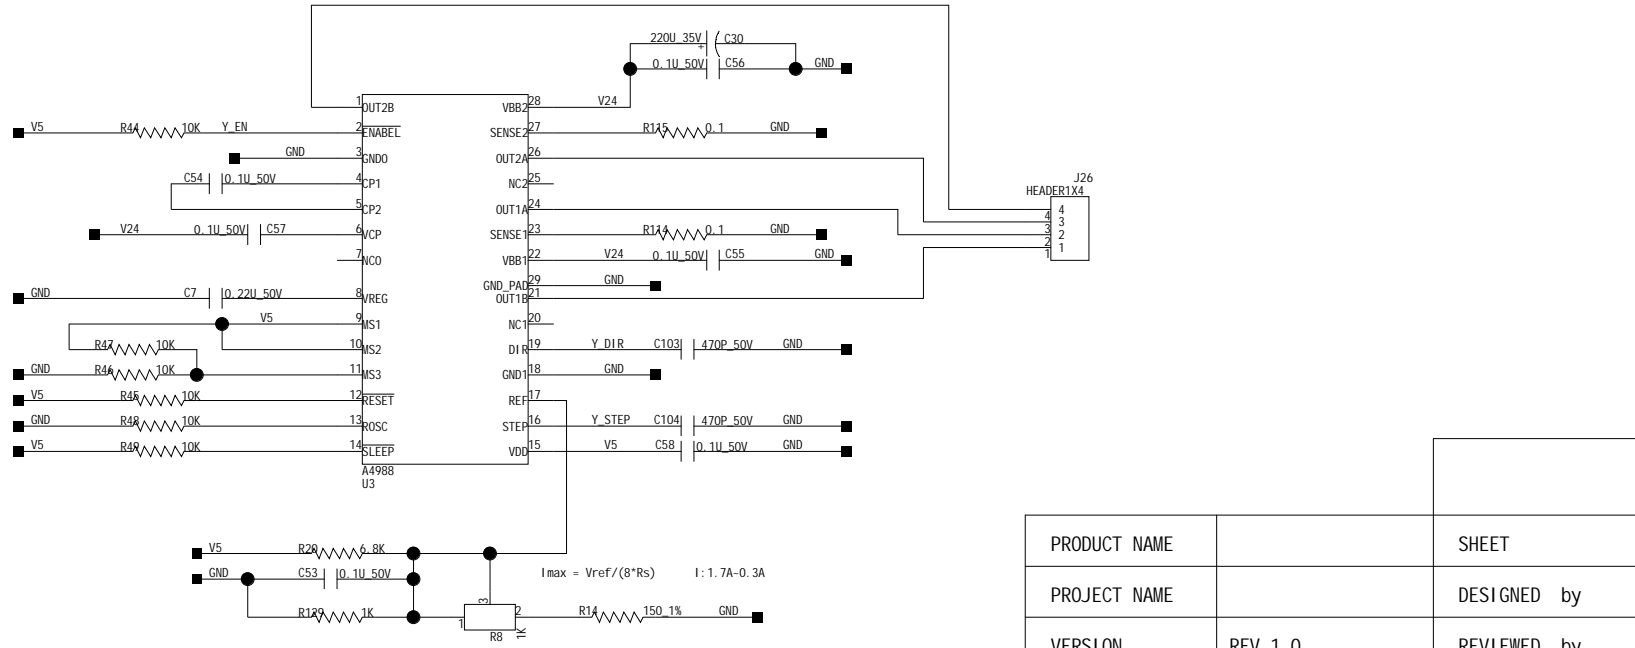

MOTO_Y

PRODUCT NAME		SHEET	OF
PROJECT NAME		DESIGNED by	
VERSION	REV 1.0	REVIEWED by