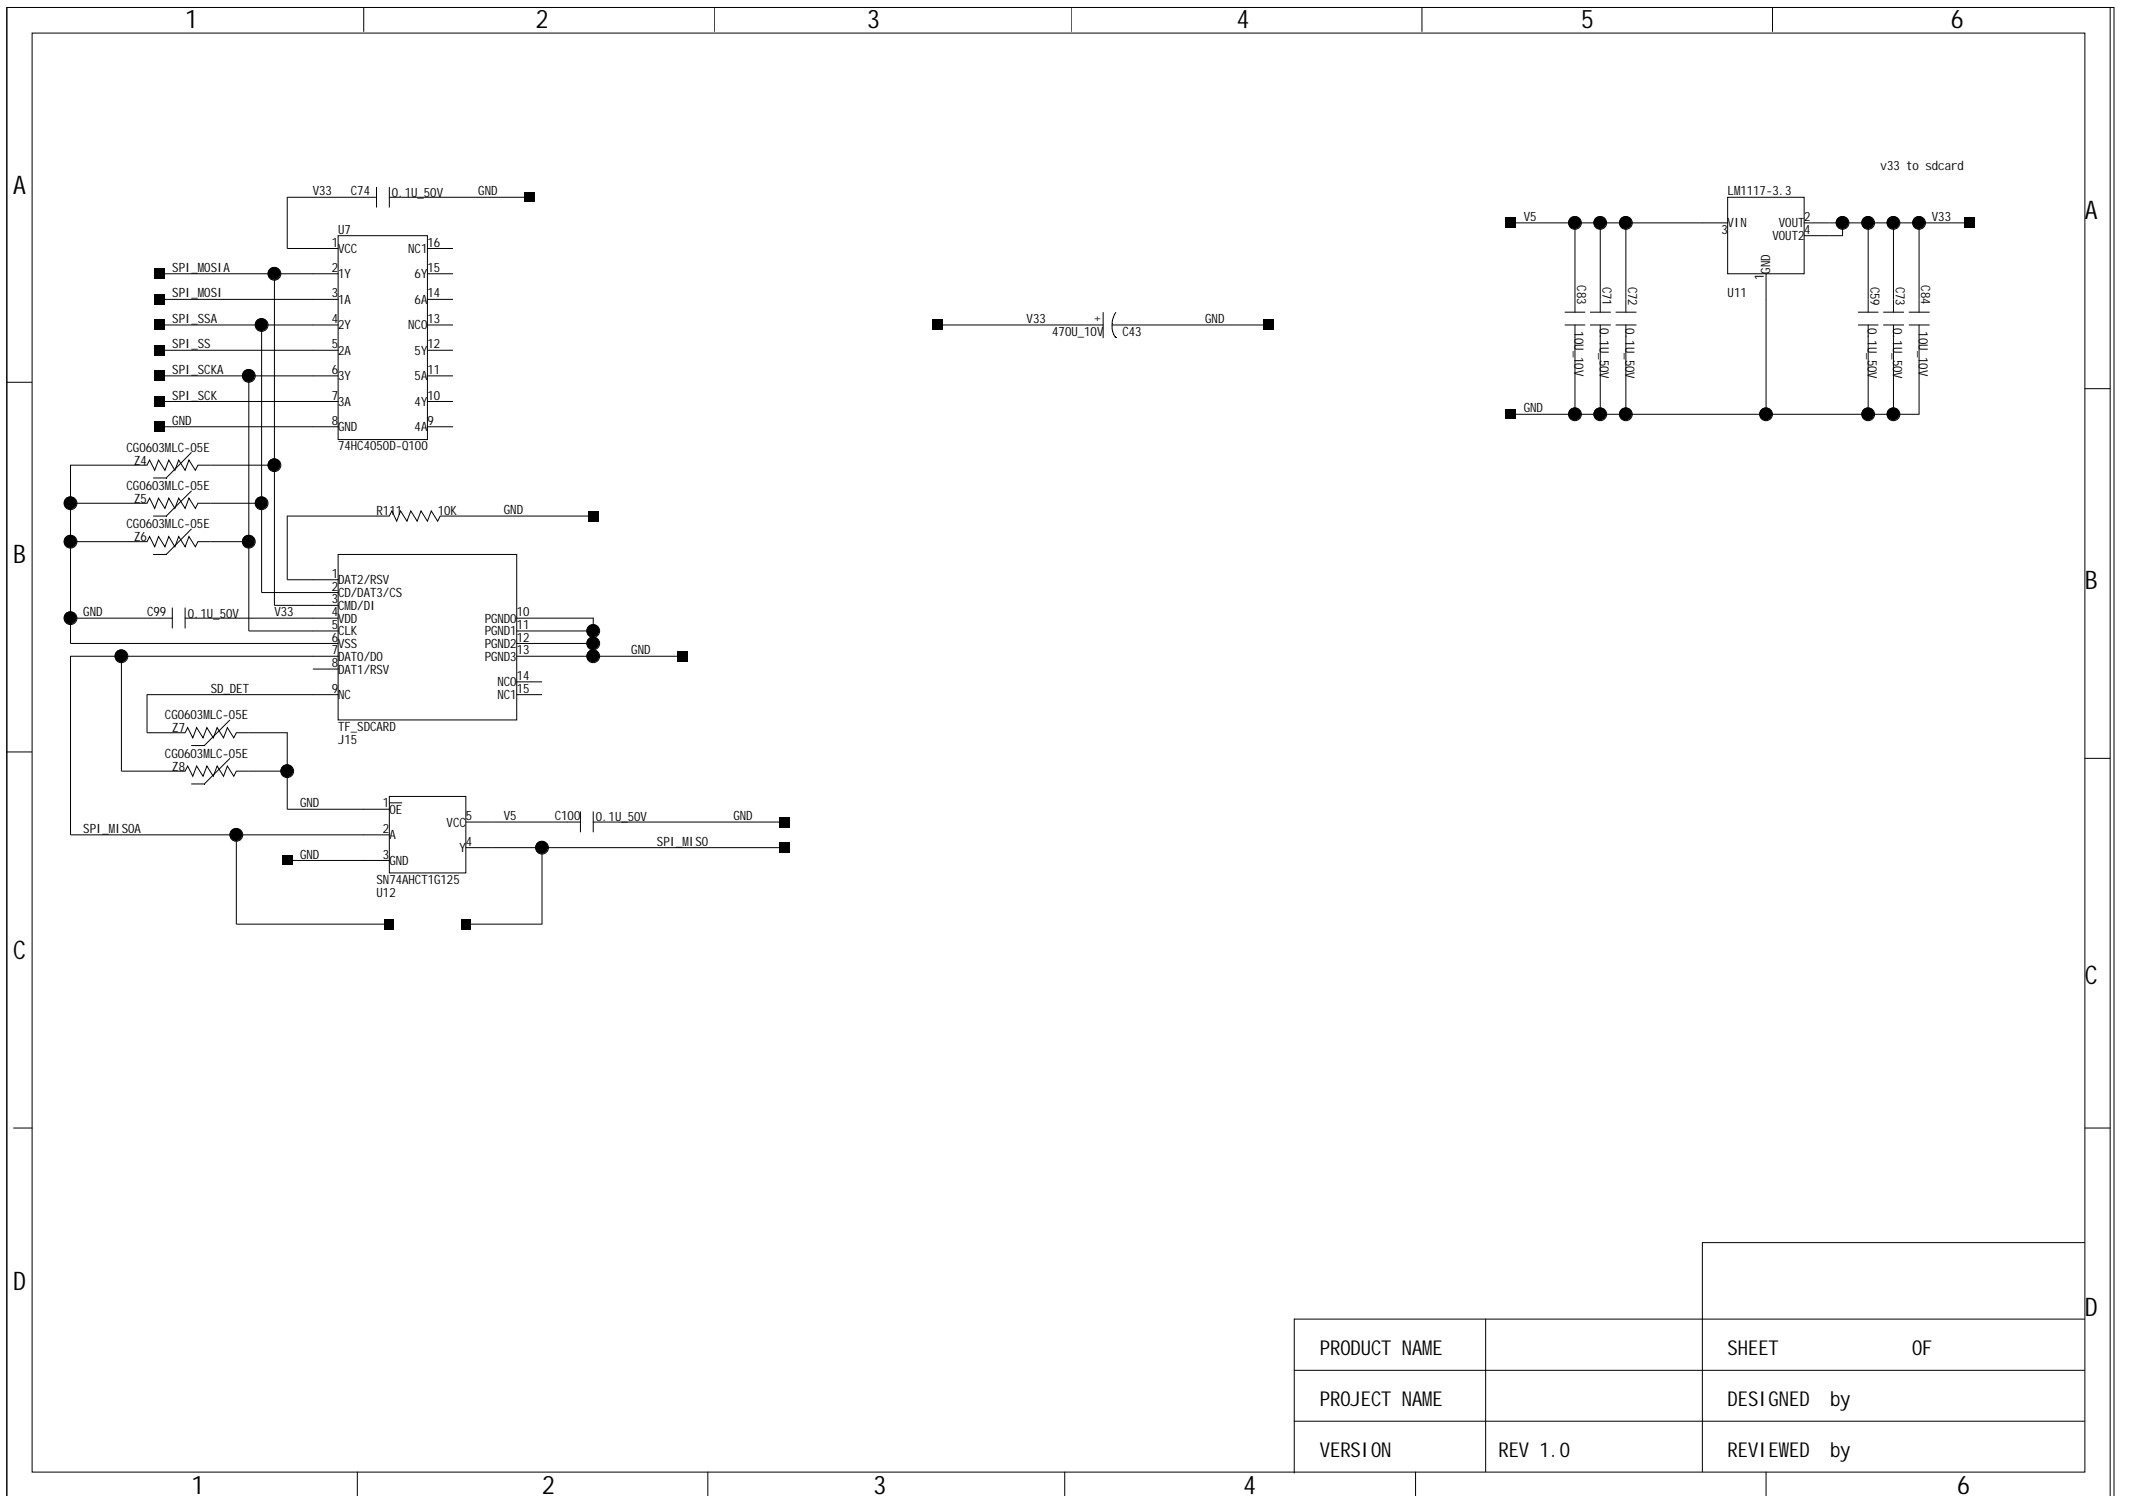

PRODUCT NAME		SHEET	OF
PROJECT NAME		DESIGNED by	
VERSION	REV 1.0	REVIEWED by	

MOTO_X

MOTO_Y

PRODUCT NAME		SHEET	OF
PROJECT NAME		DESIGNED by	
VERSION	REV 1.0	REVIEWED by	

MOTO_Z

MOTO_EO

PRODUCT NAME		SHEET	OF
PROJECT NAME		DESIGNED by	
VERSION	REV 1.0	REVIEWED by	

PRODUCT NAME		SHEET	OF
PROJECT NAME		DESIGNED by	
VERSION	REV 1.0	REVIEWED by	

PRODUCT NAME		SHEET	OF
PROJECT NAME		DESIGNED by	
VERSION	REV 1.0	REVIEWED by	