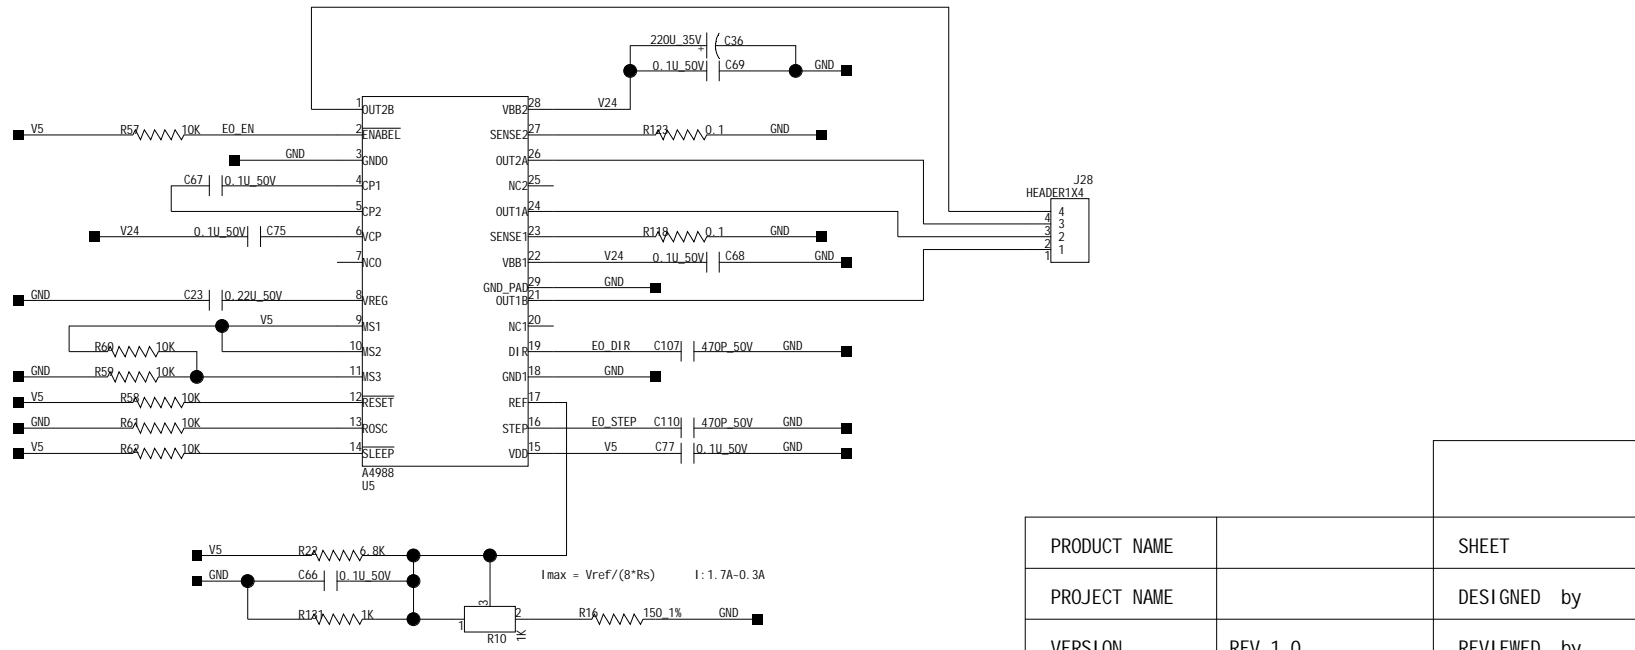

MOTO_EO

PRODUCT NAME		SHEET	OF
PROJECT NAME		DESIGNED by	
VERSION	REV 1.0	REVIEWED by