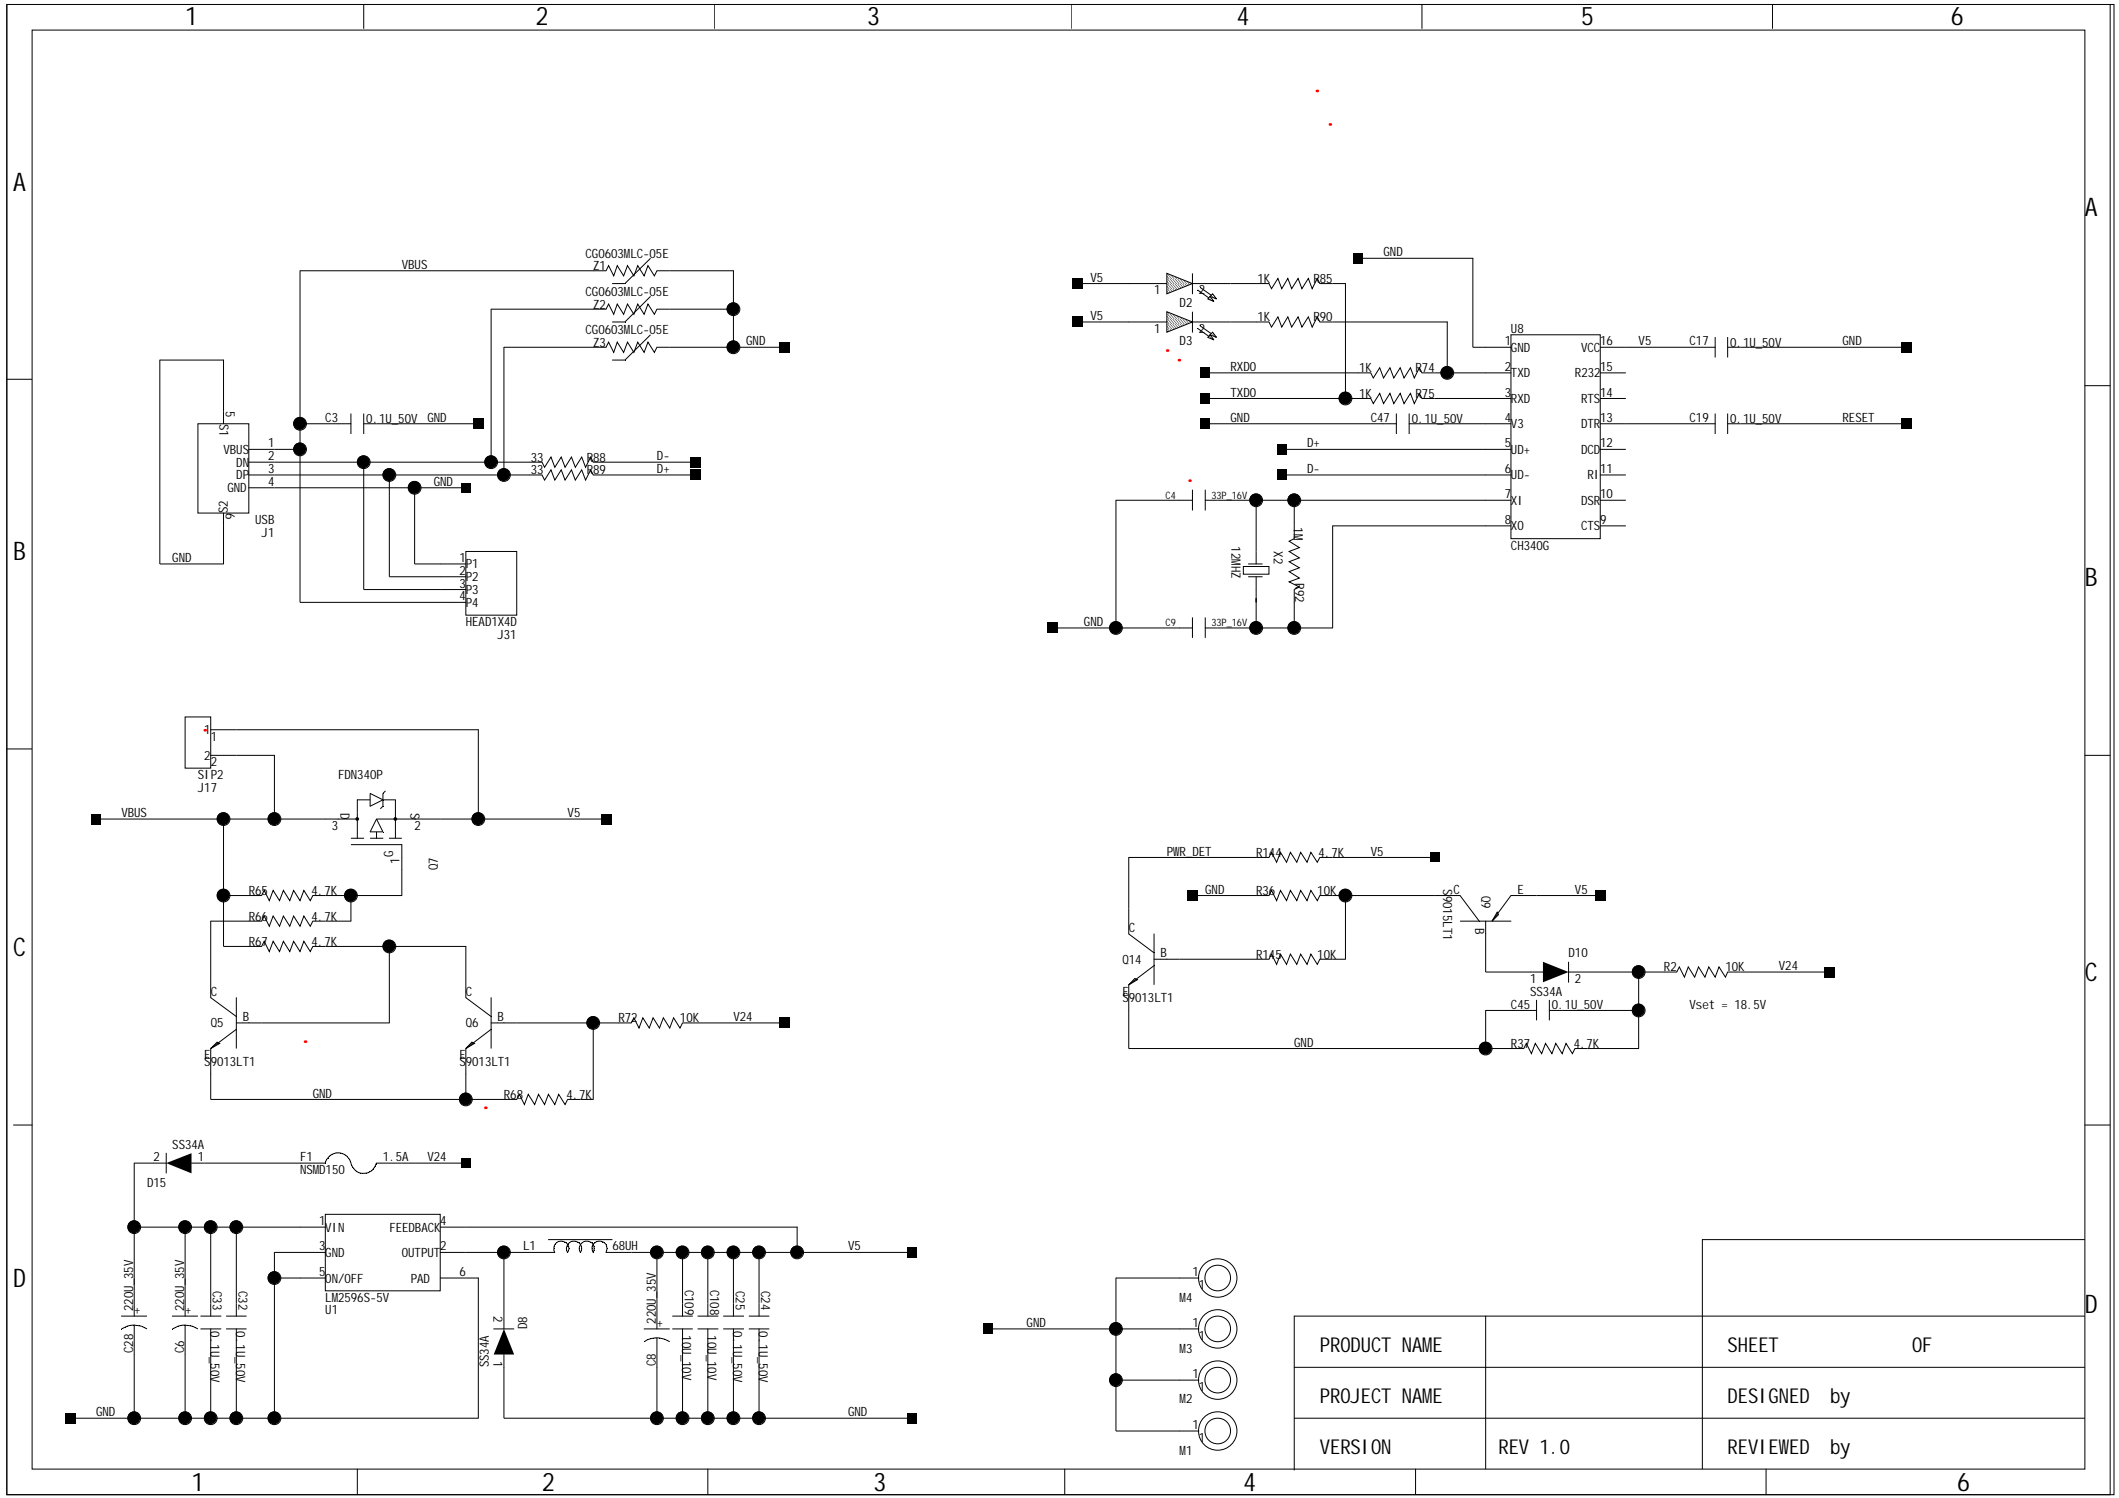

PRODUCT NAME		SHEET	OF
PROJECT NAME		DESIGNED by	
VERSION	REV 1.0	REVIEWED by	

MOTO_X

MOTO_Y

PRODUCT NAME		SHEET	OF
PROJECT NAME		DESIGNED by	
VERSION	REV 1.0	REVIEWED by	

MOTO_Z

MOTO_EO

PRODUCT NAME		SHEET	OF
PROJECT NAME		DESIGNED by	
VERSION	REV 1.0	REVIEWED by	

PRODUCT NAME		SHEET	OF
PROJECT NAME		DESIGNED by	
VERSION	REV 1.0	REVIEWED by	

PRODUCT NAME		SHEET	OF
PROJECT NAME		DESIGNED by	
VERSION	REV 1.0	REVIEWED by	