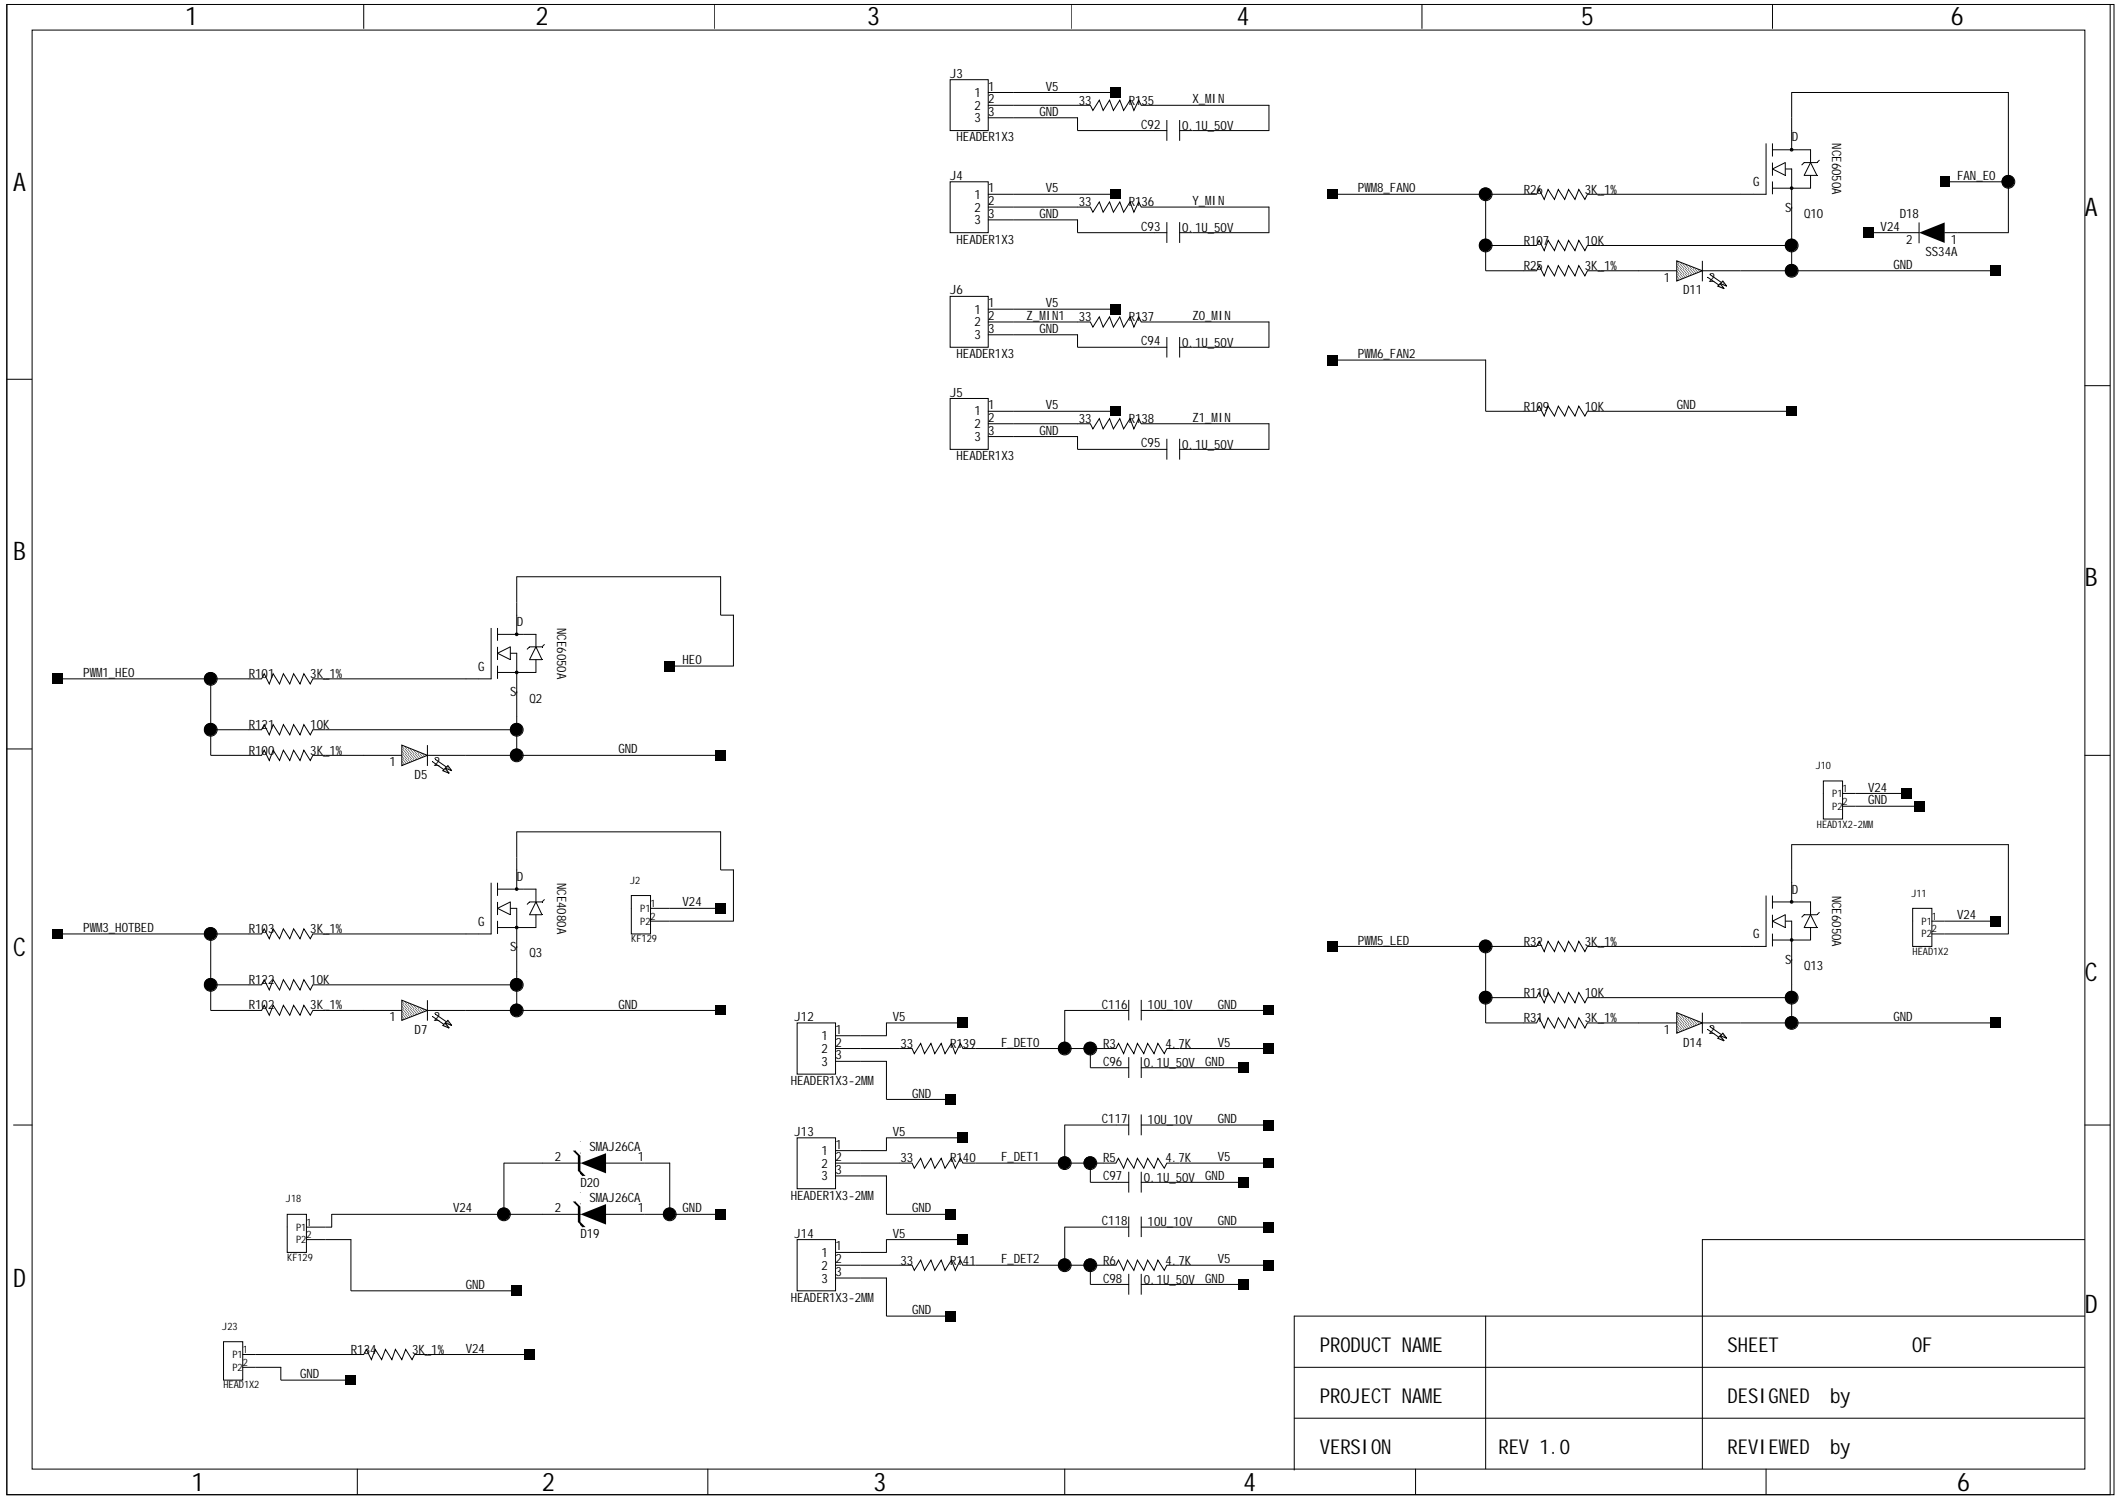

PRODUCT NAME		SHEET	OF
PROJECT NAME		DESIGNED by	
VERSION	REV 1.0	REVIEWED by	

MOTO_X

MOTO_Y

PRODUCT NAME		SHEET	OF
PROJECT NAME		DESIGNED by	
VERSION	REV 1.0	REVIEWED by	

MOTO_Z

MOTO_EO

PRODUCT NAME		SHEET	OF
PROJECT NAME		DESIGNED by	
VERSION	REV 1.0	REVIEWED by	

PRODUCT NAME		SHEET	OF
PROJECT NAME		DESIGNED by	
VERSION	REV 1.0	REVIEWED by	

PRODUCT NAME		SHEET	OF
PROJECT NAME		DESIGNED by	
VERSION	REV 1.0	REVIEWED by	